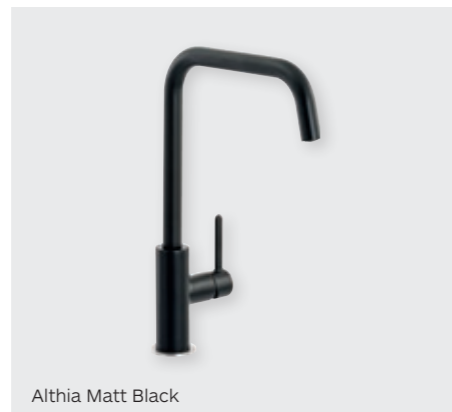

ANTIQUE BRONZE HANDLES

Elipse

Cup

Cup Plus

Orbit

Disc

Kurva

PEWTER FINISH HANDLES

Disc Pewter

Cup Pewter

Imperial Distressed Pewter

TAPS

Our taps are available in both single and twin lever designs for minimalist lines and practical use. Ask us about the latest on-trend colour options.

SINGLE LEVER TAPS

Enhance your contemporary design with a single lever tap and multiple colour options.

Althia Brushed Brass

Althia Matt Black

Althia Chrome

Fraction Brushed Brass

Fraction Matt Black

Fraction Chrome

SPEY CHROME/BLACK

Spey Chrome/Black

Severn Chrome

Brock Chrome

Althia Chrome

DUAL LEVER TAPS

Dual lever taps are easy to control and use but don't compromise on design.

TYNE