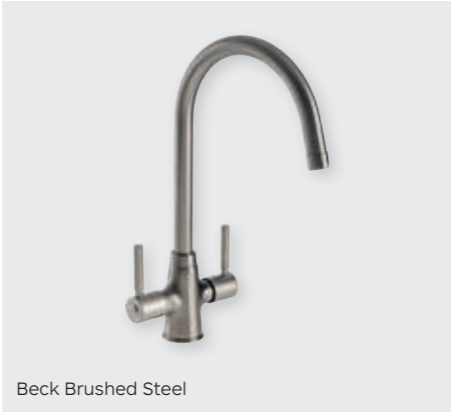

Globe Brushed Brass

Globe Matt Black

Globe Chrome

Tyne Chrome

Beck Brushed Steel

Beck Chrome

Pico Chrome

Pico Brushed Steel

Rissle Chrome

SINKS

Our sinks offer a choice of finish, colour and design depending on your worktop choice. Single bowls offer more washing space and simple lines while one and a half bowl designs have added practicality.