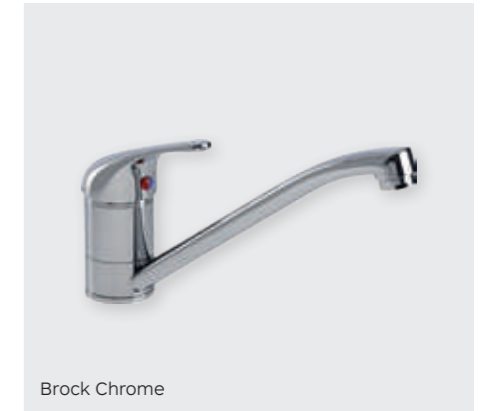

Disc Pewter

Cup Pewter

Imperial Distressed Pewter

TAPS

Our taps are available in both single and twin lever designs for minimalist lines and practical use. Ask us about the latest on-trend colour options.

SINGLE LEVER TAPS

Enhance your contemporary design with a single lever tap and multiple colour options.

Althia Brushed Brass

Althia Matt Black

Althia Chrome

Fraction Brushed Brass

Fraction Matt Black

Fraction Chrome

SPEY CHROME/BLACK

Spey Chrome/Black

Severn Chrome

Brock Chrome

Althia Chrome

DUAL LEVER TAPS

Dual lever taps are easy to control and use but don't compromise on design.

TYNE