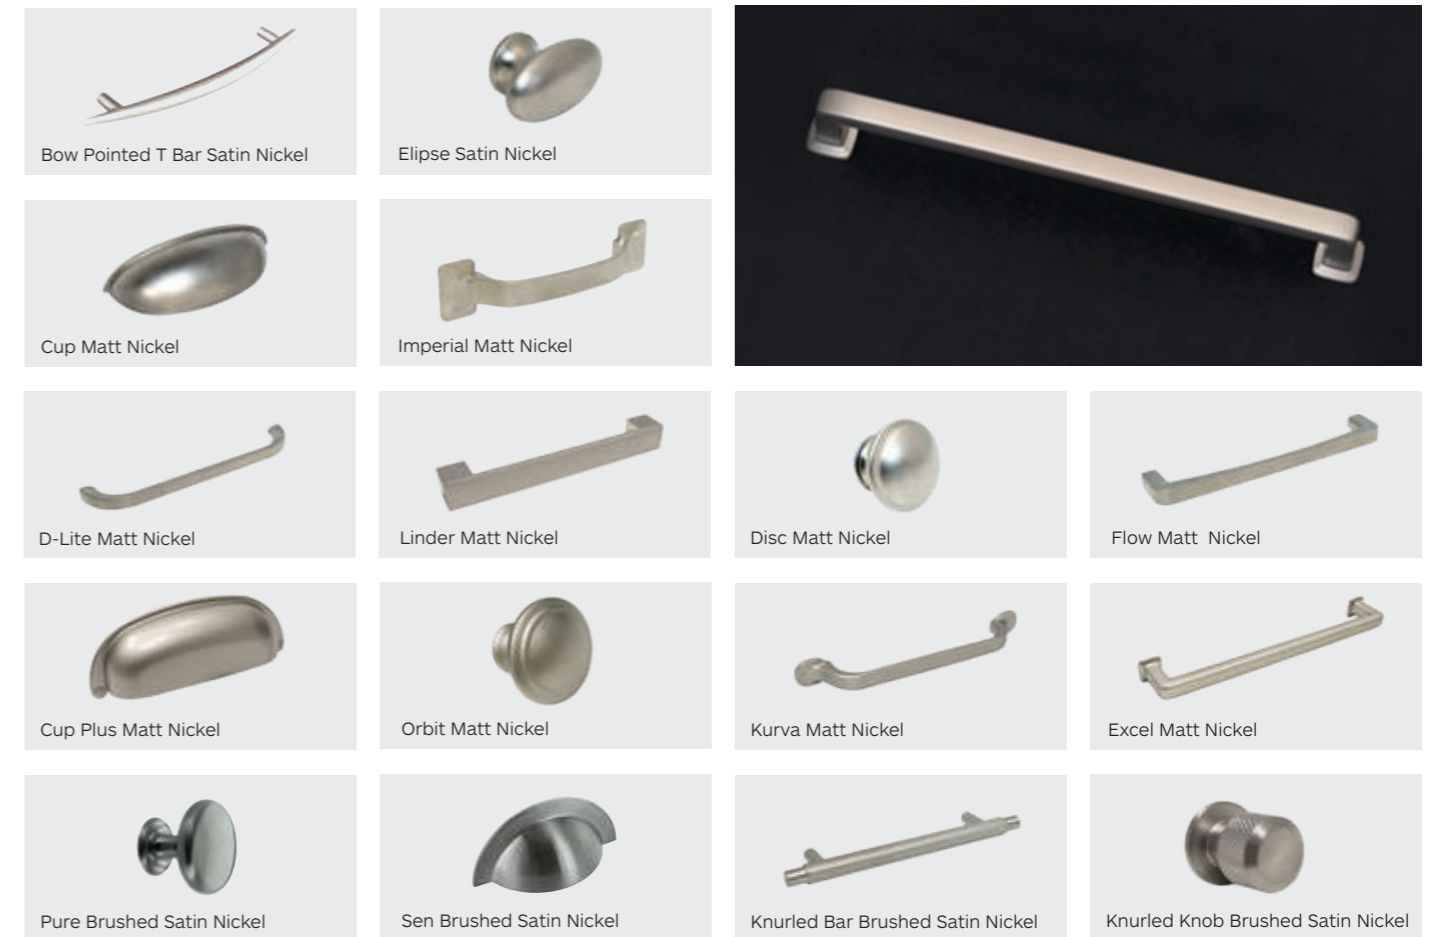

HANDLES: LIP HANDLE IN MATT BLACK.

CHOOSE YOUR HANDLES

THESE HANDLES HAVE BEEN CAREFULLY SELECTED FROM OUR EXTENSIVE HANDLE RANGE TO BEST COMPLEMENT **LIVENZA**

LIP HANDLE COLLECTION:
HANDLE SHOWN:
MATT BLACK

D-LITE COLLECTION:
HANDLE SHOWN:
CHROME

T-BAR COLLECTION:
HANDLE SHOWN:
BRUSHED STEEL

Shown in Porcelain and Fjord

Shown in Light Grey and Dust Grey

Shown in Fir Green and White

HANDLE COLLECTION

From simple chrome bar handles to ornate traditional designs in brushed brass, our handle collection offers design, colour and multiple price points. Use them to complement or contrast with your door colour choice to add those finishing touches.

BRUSHED STEEL HANDLES

NICKEL FINISH HANDLES

CHROME HANDLES

MATT BLACK HANDLES

GOLD FINISH HANDLES

ANTIQUE COPPER HANDLES

Elipse

Wave