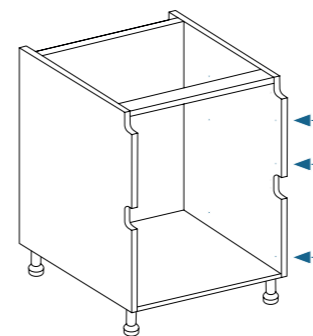

Pre-drilled drawer holes

for drawerline, 2 drawer pack & 3 drawer pack