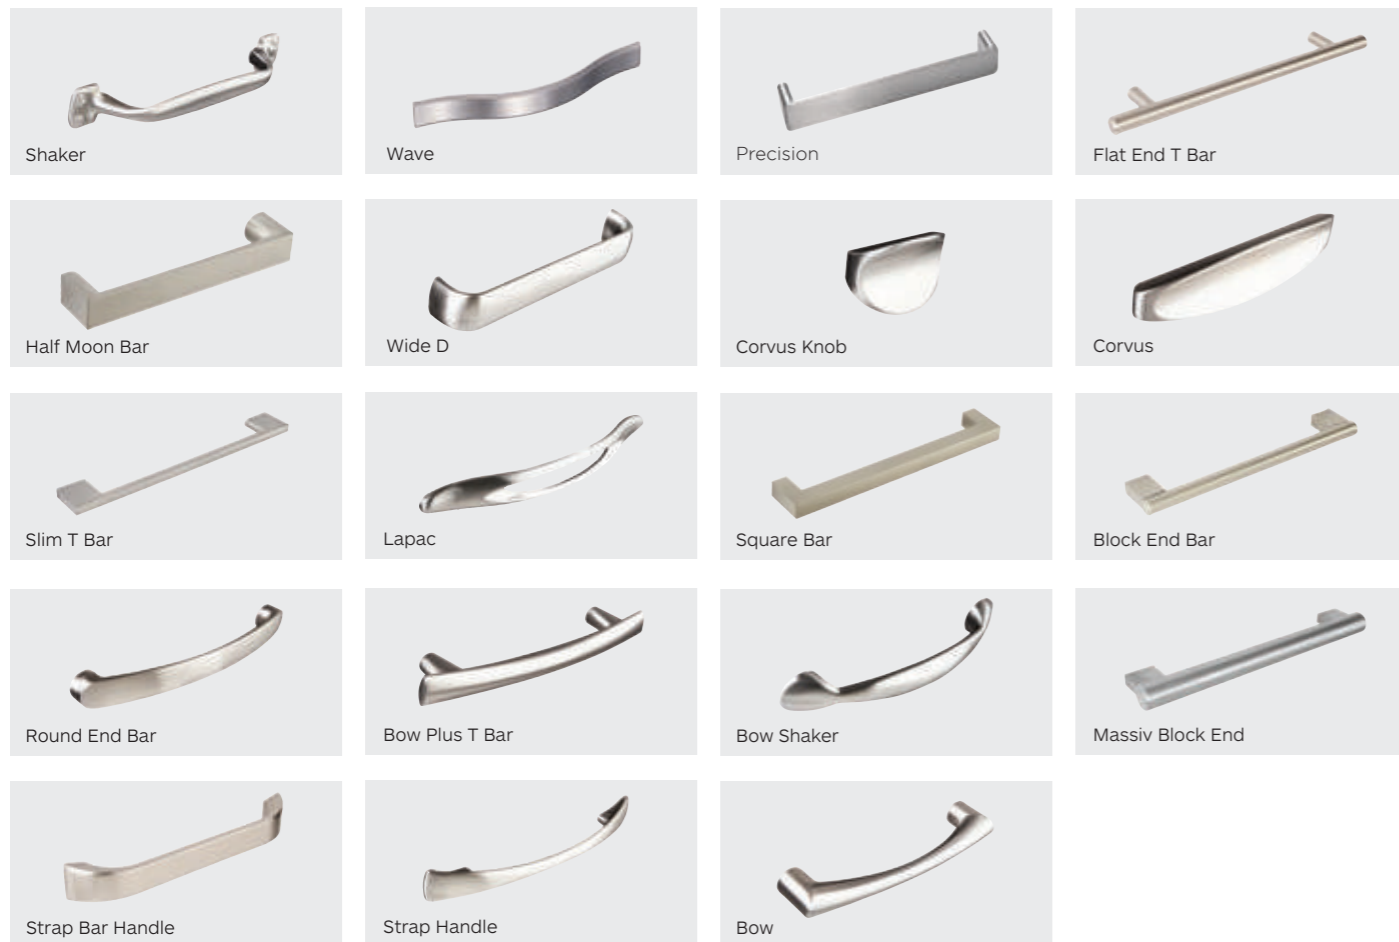

HANDLES: LIP HANDLE IN MATT BLACK.

CHOOSE YOUR HANDLES

THESE HANDLES HAVE BEEN CAREFULLY SELECTED FROM OUR EXTENSIVE HANDLE RANGE TO BEST COMPLEMENT **LIVENZA**

LIP HANDLE COLLECTION:
HANDLE SHOWN:
MATT BLACK

D-LITE COLLECTION:
HANDLE SHOWN:
CHROME

T-BAR COLLECTION:
HANDLE SHOWN:
BRUSHED STEEL

Shown in Porcelain and Fjord

Shown in Light Grey and Dust Grey

Shown in Fir Green and White

HANDLE COLLECTION

From simple chrome bar handles to ornate traditional designs in brushed brass, our handle collection offers design, colour and multiple price points. Use them to complement or contrast with your door colour choice to add those finishing touches.

BRUSHED STEEL HANDLES

NICKEL FINISH HANDLES

CHROME HANDLES

MATT BLACK HANDLES

GOLD FINISH HANDLES

ANTIQUE COPPER HANDLES

Elipse

Wave