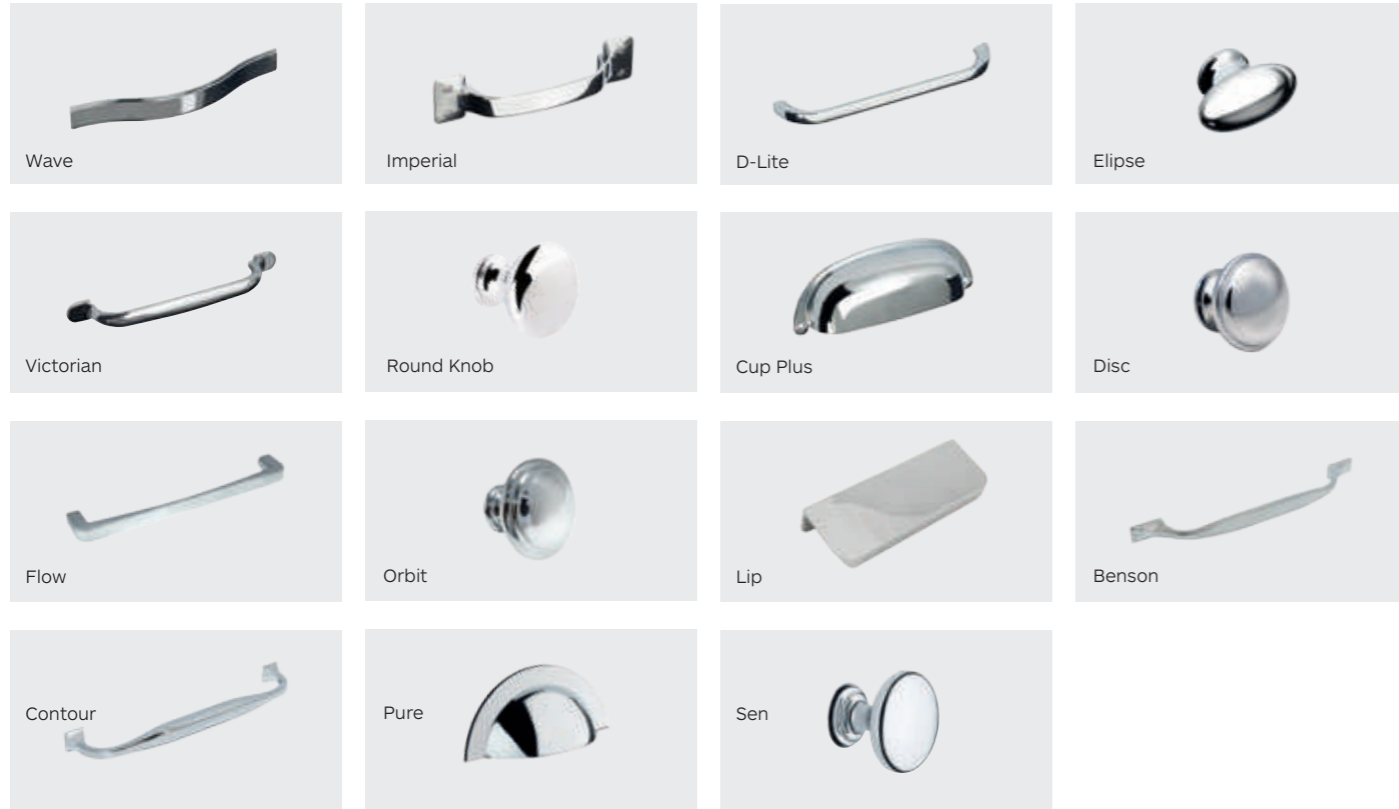

HANDLES: LIP HANDLE IN MATT BLACK.

CHOOSE YOUR HANDLES

THESE HANDLES HAVE BEEN CAREFULLY SELECTED FROM OUR EXTENSIVE HANDLE RANGE TO BEST COMPLEMENT **LIVENZA**

LIP HANDLE COLLECTION:
HANDLE SHOWN:
MATT BLACK

D-LITE COLLECTION:
HANDLE SHOWN:
CHROME

T-BAR COLLECTION:
HANDLE SHOWN:
BRUSHED STEEL

Shown in Porcelain and Fjord

Shown in Light Grey and Dust Grey

Shown in Fir Green and White

HANDLE COLLECTION

From simple chrome bar handles to ornate traditional designs in brushed brass, our handle collection offers design, colour and multiple price points. Use them to complement or contrast with your door colour choice to add those finishing touches.

BRUSHED STEEL HANDLES

NICKEL FINISH HANDLES

CHROME HANDLES

MATT BLACK HANDLES

GOLD FINISH HANDLES

ANTIQUE COPPER HANDLES

Elipse

Wave

ANTIQUE BRONZE HANDLES

Elipse

Cup

Cup Plus

Orbit

Disc

Kurva

PEWTER FINISH HANDLES