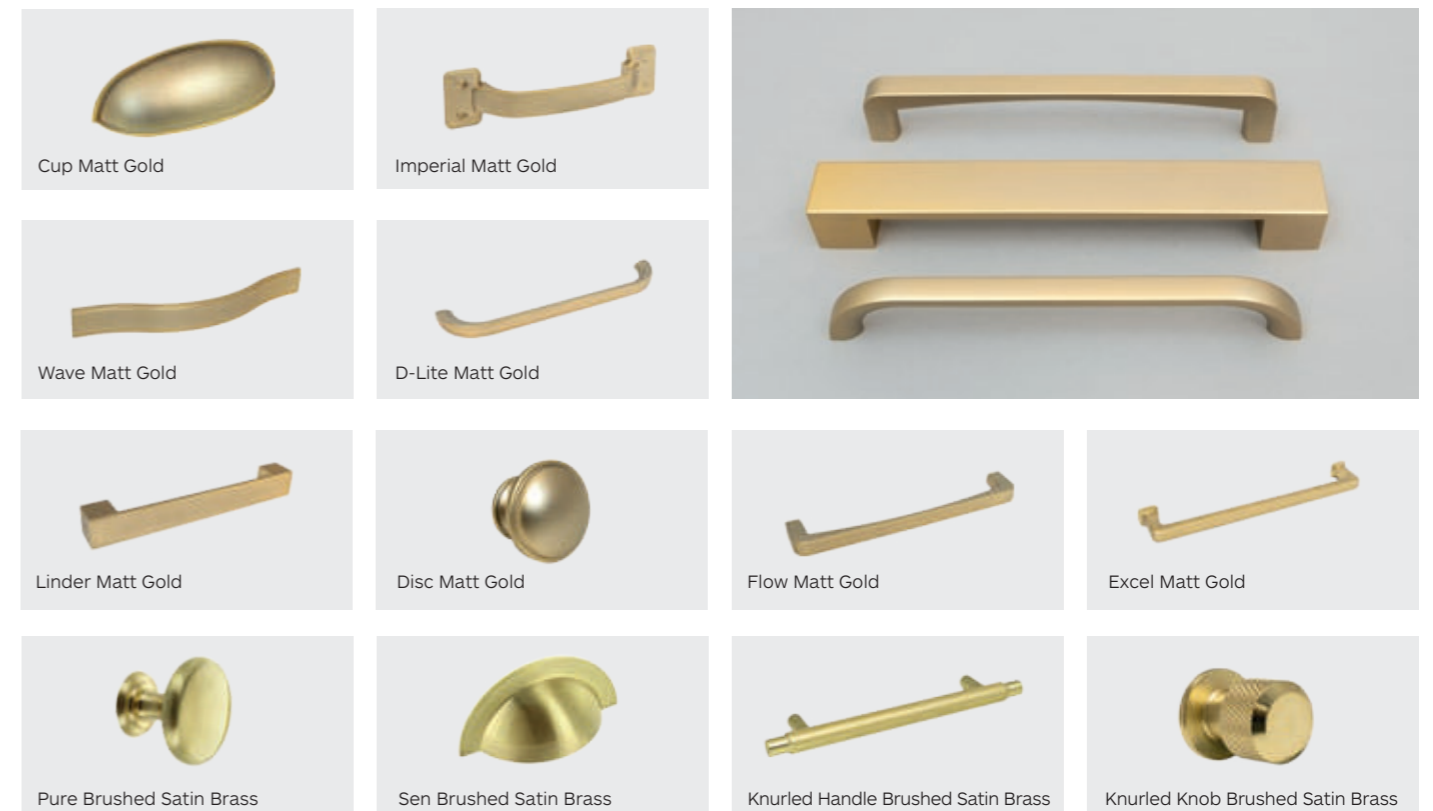

HANDLES: LIP HANDLE IN MATT BLACK.

CHOOSE YOUR HANDLES

THESE HANDLES HAVE BEEN CAREFULLY SELECTED FROM OUR EXTENSIVE HANDLE RANGE TO BEST COMPLEMENT **LIVENZA**

LIP HANDLE COLLECTION:
HANDLE SHOWN:
MATT BLACK

D-LITE COLLECTION:
HANDLE SHOWN:
CHROME

T-BAR COLLECTION:
HANDLE SHOWN:
BRUSHED STEEL

Shown in Porcelain and Fjord

Shown in Light Grey and Dust Grey

Shown in Fir Green and White

HANDLE COLLECTION

From simple chrome bar handles to ornate traditional designs in brushed brass, our handle collection offers design, colour and multiple price points. Use them to complement or contrast with your door colour choice to add those finishing touches.

BRUSHED STEEL HANDLES

NICKEL FINISH HANDLES

CHROME HANDLES

MATT BLACK HANDLES

GOLD FINISH HANDLES

ANTIQUE COPPER HANDLES

Elipse

Wave

ANTIQUE BRONZE HANDLES

Elipse

Cup

Cup Plus

Orbit

Disc

Kurva

PEWTER FINISH HANDLES