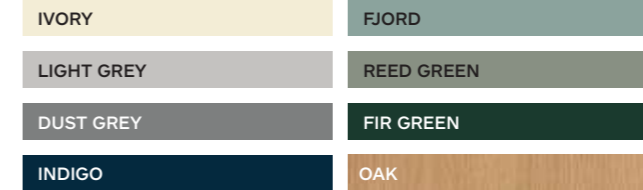

SHAKER

CALDARO

Page 20

Colours Available:

Specification:

Door Thickness: 20mm
Material: Timber
Finish: Painted
Construction: 5 Piece