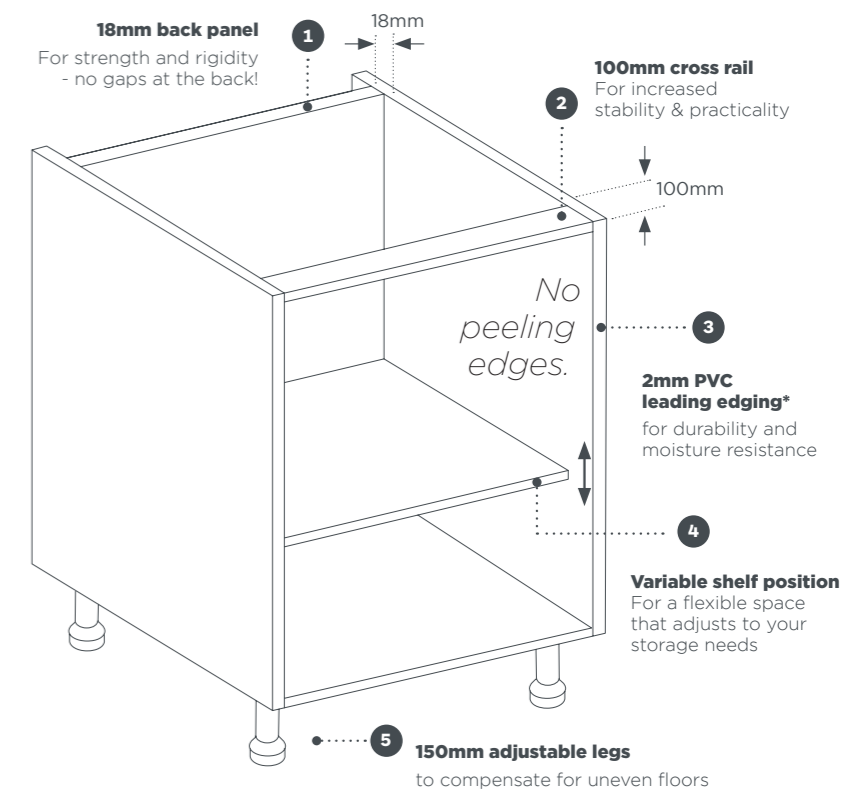

The outstanding specification on cabinets provide a high quality long lasting unit.

Time saving construction.

* Excl. curved unit shelves where the radius does not allow this edging to be used, 0.8mm edging used instead.