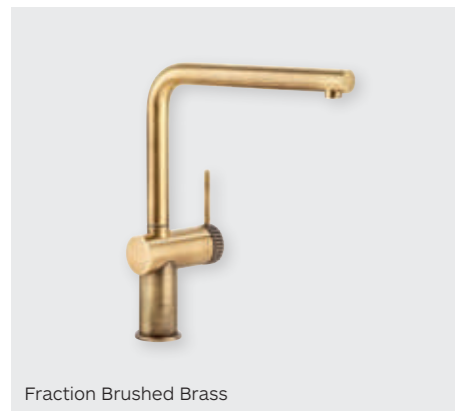

ANTIQUE BRONZE HANDLES

Elipse

Cup

Cup Plus

Orbit

Disc

Kurva

PEWTER FINISH HANDLES

Disc Pewter

Cup Pewter

Imperial Distressed Pewter

TAPS

Our taps are available in both single and twin lever designs for minimalist lines and practical use. Ask us about the latest on-trend colour options.

SINGLE LEVER TAPS

Enhance your contemporary design with a single lever tap and multiple colour options.

Althia Brushed Brass

Althia Matt Black

Althia Chrome

Fraction Brushed Brass

Fraction Matt Black

Fraction Chrome

SPEY CHROME/BLACK

Spey Chrome/Black

Severn Chrome

Brock Chrome

Althia Chrome

DUAL LEVER TAPS

Dual lever taps are easy to control and use but don't compromise on design.

TYNE