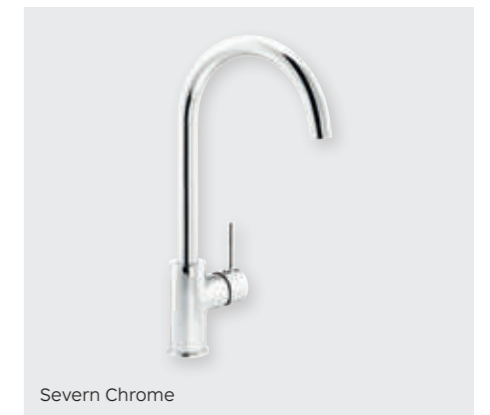

ANTIQUE BRONZE HANDLES

Elipse

Cup

Cup Plus

Orbit

Disc

Kurva

PEWTER FINISH HANDLES

Disc Pewter

Cup Pewter

Imperial Distressed Pewter

TAPS

Our taps are available in both single and twin lever designs for minimalist lines and practical use. Ask us about the latest on-trend colour options.

SINGLE LEVER TAPS

Enhance your contemporary design with a single lever tap and multiple colour options.

Althia Brushed Brass

Althia Matt Black

Althia Chrome

Fraction Brushed Brass

Fraction Matt Black

Fraction Chrome

SPEY CHROME/BLACK

Spey Chrome/Black

Severn Chrome

Brock Chrome

Althia Chrome

DUAL LEVER TAPS

Dual lever taps are easy to control and use but don't compromise on design.

TYNE