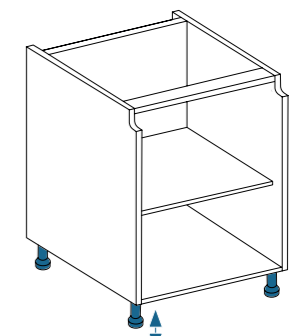

for drawerline, 2 drawer pack & 3 drawer pack

Variable shelf position

with metal studs for easy repositioning

150mm adjustable legs

to compensate for uneven floors

* All Quickcab units have a 2mm leading edge on shelves. All other exposed leading edges will be a 0.4mm melamine edge.