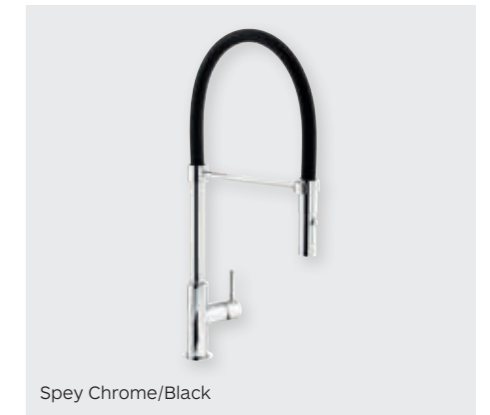

Disc Pewter

Cup Pewter

Imperial Distressed Pewter

TAPS

Our taps are available in both single and twin lever designs for minimalist lines and practical use. Ask us about the latest on-trend colour options.

SINGLE LEVER TAPS

Enhance your contemporary design with a single lever tap and multiple colour options.

Althia Brushed Brass

Althia Matt Black

Althia Chrome

Fraction Brushed Brass

Fraction Matt Black

Fraction Chrome

SPEY CHROME/BLACK

Spey Chrome/Black

Severn Chrome

Brock Chrome

Althia Chrome

DUAL LEVER TAPS

Dual lever taps are easy to control and use but don't compromise on design.

TYNE