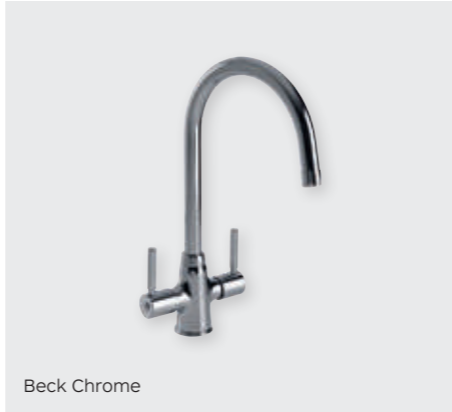

Globe Brushed Brass

Globe Matt Black

Globe Chrome

Tyne Chrome

Beck Brushed Steel

Beck Chrome

Pico Chrome

Pico Brushed Steel

Rissle Chrome

SINKS

Our sinks offer a choice of finish, colour and design depending on your worktop choice. Single bowls offer more washing space and simple lines while one and a half bowl designs have added practicality.