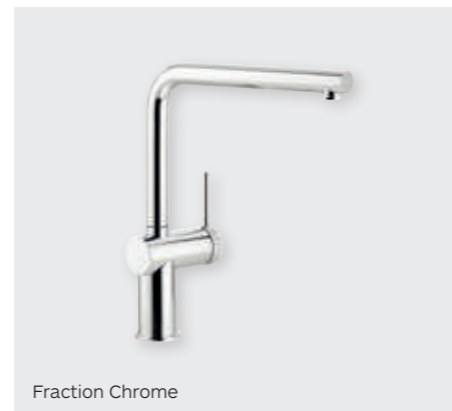

ANTIQUE BRONZE HANDLES

Elipse

Cup

Cup Plus

Orbit

Disc

Kurva

PEWTER FINISH HANDLES

Disc Pewter

Cup Pewter

Imperial Distressed Pewter

TAPS

Our taps are available in both single and twin lever designs for minimalist lines and practical use. Ask us about the latest on-trend colour options.

SINGLE LEVER TAPS

Enhance your contemporary design with a single lever tap and multiple colour options.

Althia Brushed Brass

Althia Matt Black

Althia Chrome

Fraction Brushed Brass

Fraction Matt Black

Fraction Chrome

SPEY CHROME/BLACK

Spey Chrome/Black

Severn Chrome

Brock Chrome

Althia Chrome

DUAL LEVER TAPS

Dual lever taps are easy to control and use but don't compromise on design.

TYNE